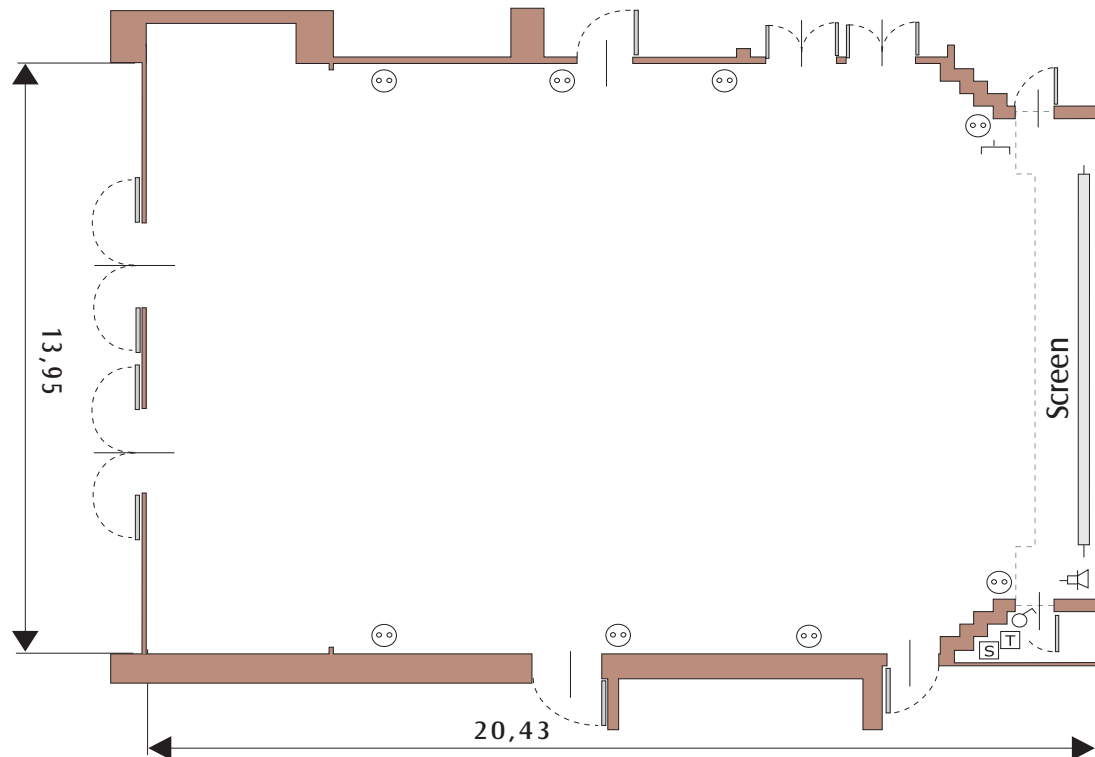

Hotel Michelangelo Milano

MOSÈ DUE MEETING ROOM

Key:

- 🔊 microphone socket ♂ light switch [S] screen control 📺 TV socket Ⓜ electrical socket
- 📞 telephone plug [T] curtain control [PC] PC socket ☑ telephone connection box

Characteristics:

Length: 13,95 metres Width: 20,43 metres Height: 3,95 metres Area: sq.mtr.285

The meeting room charge includes:

WiFi Connection (under request), lector table with wired microphones, wireless microphones, audio system, laser ray of light (under request), external desk (with telephone and Surgiva mineral water).

Maximum number of people for the type of arrangement:

Theatre style	Theatre desk	Classroom style	U-shape style	Closed U-shape style	One Table style	Cabaret Style 6 pax		Banks with tables round 10 pax	Defilé	Seated Buffet	Standing Buffet
						T.Square	T.Round				
max 300	max 220	max 180	max 63	max 65	-----	-----	max 105	max 210	max 230	max 190	max 230