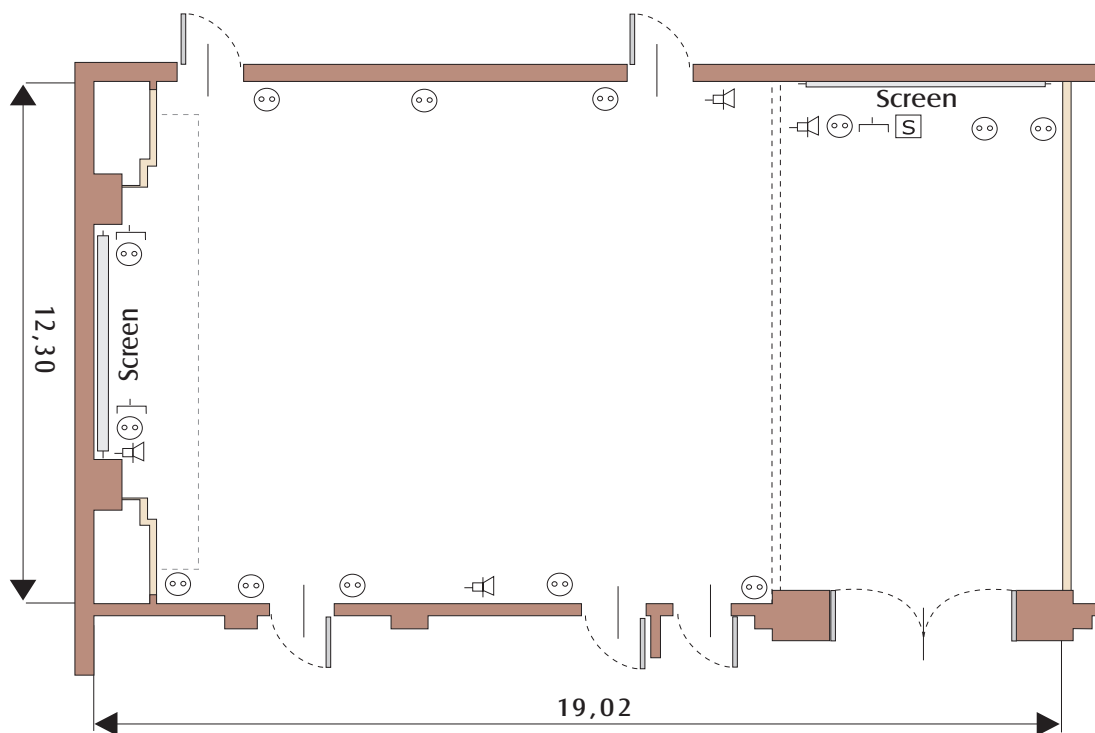

Hotel Michelangelo Milano

MICHELANGELO DUE MEETING ROOM

Key:

microphone socket	light switch	screen control	TV socket	electrical socket
telephone plug	curtain control	PC socket	telephone connection box	

Characteristics:

Length: 12,92 metres Width: 12,30 metres Height: 3,95 metres Area: sq.mtr.285

The meeting room charge includes:

WiFi Connection (under request), lector table with wired microphones, wireless microphones, audio system, laser ray of light (under request), external desk (with telephone and Surgiva mineral water).

Maximum number of people for the type of arrangement:

Theatre style	Theatre desk	Classroom style	U-shape style	Closed U-shape style	One Table style	Cabaret Style 6 pax		Banks with tables round 10 pax	Defilé	Seated Buffet	Standing Buffet
						T.Square	T.Round				
max 280	max 174	max 120	max 63	max 78	-----	max 84	max 100	max 200	max 230	max 120	max 200