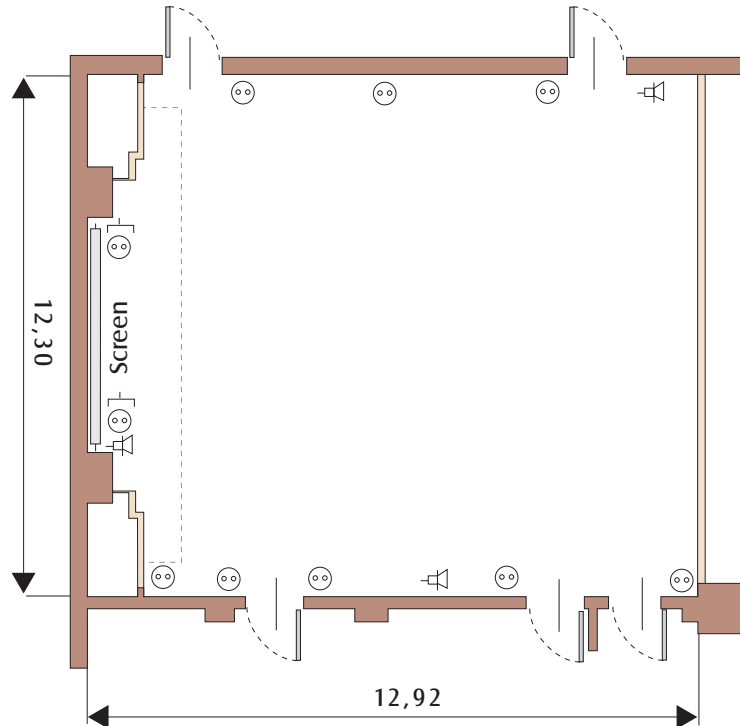

Hotel Michelangelo Milano

MICHELANGELO UNO MEETING ROOM

Key:

- ☎ microphone socket
- ♂ light switch
- Ⓢ screen control
- ⓧ TV socket
- ⊙ electrical socket
- ☎ telephone plug
- ⓧ curtain control
- Ⓢ PC socket
- ☑ telephone connection box

Characteristics:

Length: 12,92 metres Width: 12,30 metres Height: 3,95 metres Area: sq.mtr.395

The meeting room charge includes:

WiFi Connection (under request), lector table with wired microphones, wireless microphones, audio system, laser ray of light (under request), external desk (with telephone and Surgiva mineral water).

Maximum number of people for the type of arrangement:

Theatre style	Theatre desk	Classroom style	U-shape style	Closed U-shape style	One Table style	Cabaret Style 6 pax		Banks with tables round 10 pax	Defilè	Seated Buffet	Standing Buffet
						T.Square	T.Round				
max 180	max 96	max 72	max 45	max 60	-----	-----	max 75	max 150	max 180	max 90	max 130