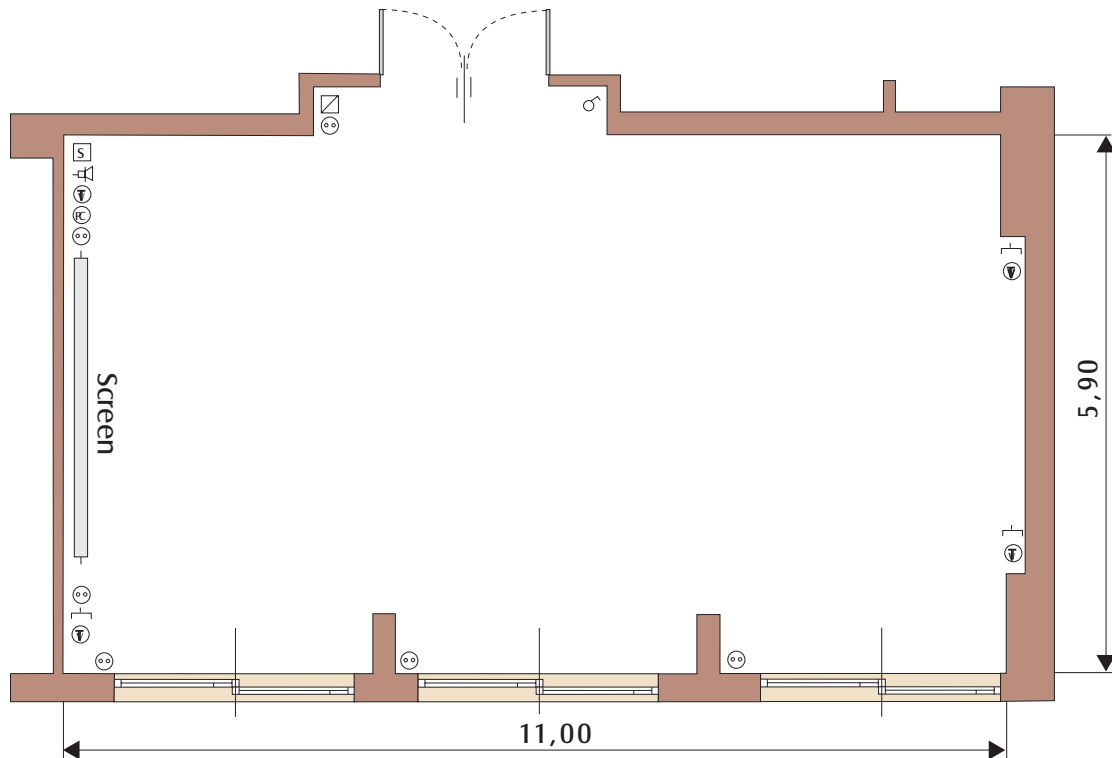

Hotel Michelangelo Milano

FARNESE MEETING ROOM

Key:

- microphone socket
 light switch
 screen control
 TV socket
 electrical socket
 telephone plug
 curtain control
 PC socket
 telephone connection box

Characteristics:

Length: 11,00 metres Width: 5,90 metres Height: 2,70 metres Area: sq.mtr.65

The meeting room charge includes:

WiFi Connection (under request), lector table with wired microphones, wireless microphones, audio system, laser ray of light (under request), external desk (with telephone and Surgiva mineral water).

Maximum number of people for the type of arrangement:

Theatre style	Theatre desk	Classroom style	U-shape style	Closed U-shape style	One Table style	Cabaret Style 6 pax		Banks with tables round 10 pax	Defilè	Seated Buffet	Standing Buffet
						T.Square	T.Round				
										-----	-----
max 30	max 20	max 18	max 15	max 18	max 12	-----	-----	-----	-----	-----	-----